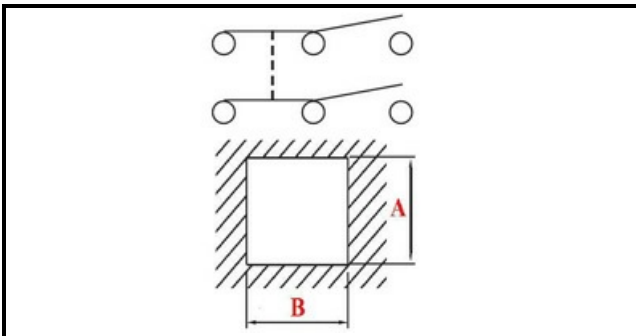

1105218

SWITCH CM D-D

Date: 27-02-2025

**Technical data**

DEPTH MM	B=24mm
WIDTH MM	A=19mm
DIAMETER mm	Ø=16mm
NUMBER OF POLES	POLI/POLES=6
NUMBER OF POSITIONS	0-1
COLOR	GRIGIO/GREY
VOLT	230V

Manufacturer code