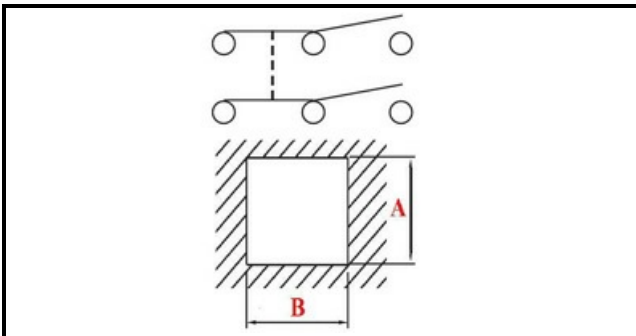

1105218

SWITCH CM D-D

Date: 24-11-2024

**Technical data**

DEPTH MM	B=24mm
WIDTH MM	A=19mm
DIAMETER mm	Ø=16mm
NUMBER OF POLES	POLI/POLES=6
NUMBER OF POSITIONS	0-1
COLOR	GRIGIO/GREY
VOLT	230V

Manufacturer code