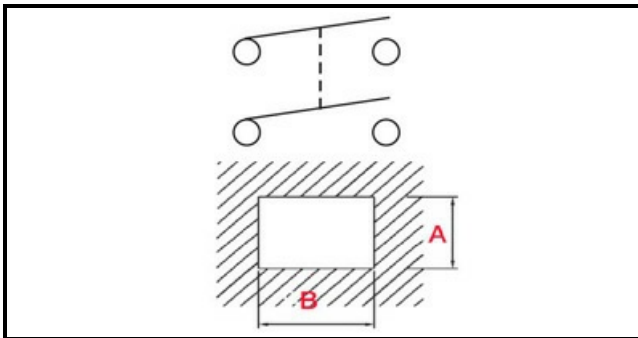

1105224

WHITE BIPOLAR SWITCH

Date: 22-11-2024

Technical data

DEPTH MM	B=28mm
WIDTH MM	A=22mm
NUMBER OF POLES	POLI/POLES=4
NUMBER OF POSITIONS	0-1
COLOR	BIANCO/WHITE
VOLT	230V