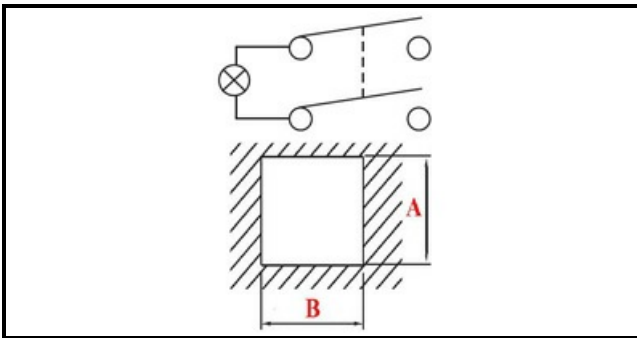

### Technical data

DEPTH MM	B=25mm
WIDTH MM	A=25mm
NUMBER OF POLES	POLI/POLES=4
NUMBER OF POSITIONS	0-1
COLOR	ROSSO/RED
VOLT	220V