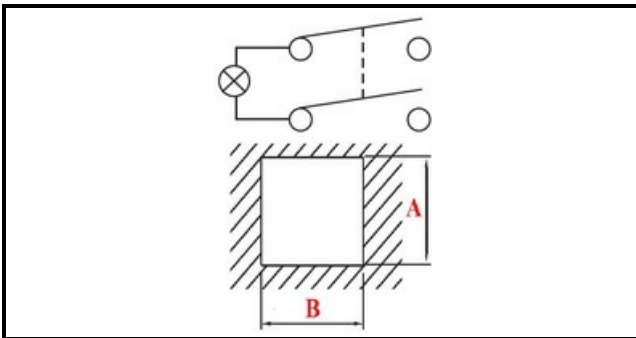

### Technical data

DEPTH MM	B=25mm
WIDTH MM	A=25mm
NUMBER OF POLES	POLI/POLES=4
NUMBER OF POSITIONS	0-1
COLOR	GIALLO/YELLOW
VOLT	220V