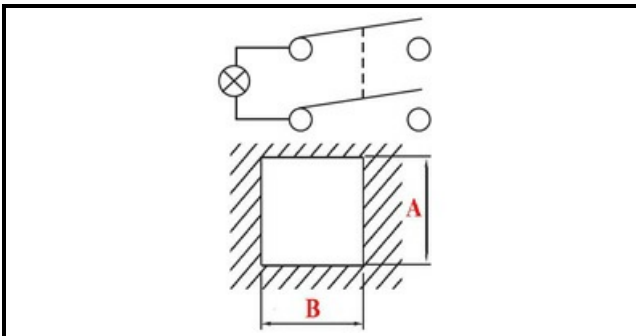

1105236

YELLOW BIPOLAR SWITCH 220V

Date: 23-12-2024

**Technical data**

DEPTH MM	B=25mm
WIDTH MM	A=25mm
NUMBER OF POLES	POLI/POLES=4
NUMBER OF POSITIONS	0-1
COLOR	GIALLO/YELLOW
VOLT	220V