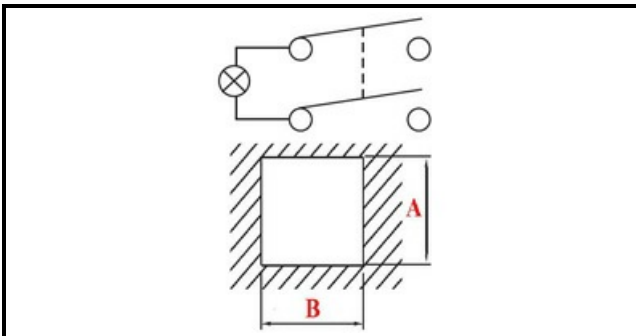

1105236

YELLOW BIPOLAR SWITCH 220V

Date: 27-02-2025

**Technical data**

DEPTH MM	B=25mm
WIDTH MM	A=25mm
NUMBER OF POLES	POLI/POLES=4
NUMBER OF POSITIONS	0-1
COLOR	GIALLO/YELLOW
VOLT	220V