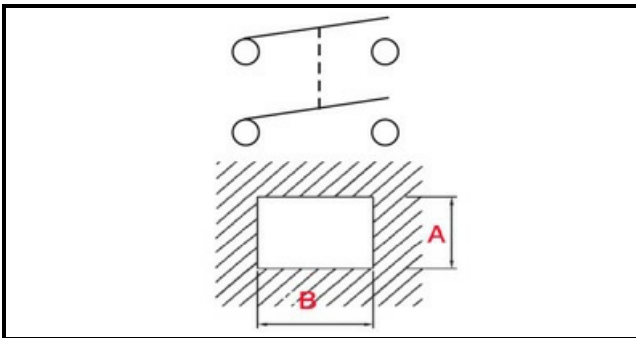

1105243

SWITCH IP65 1932.3112 FOR LC40 BLACK

Date: 25-11-2024

**Technical data**

DEPTH MM	B=28mm
WIDTH MM	A=22mm
NUMBER OF POLES	POLI/POLES=4
NUMBER OF POSITIONS	0-1
COLOR	NERO/BLACK
VOLT	230V

Manufacturer code