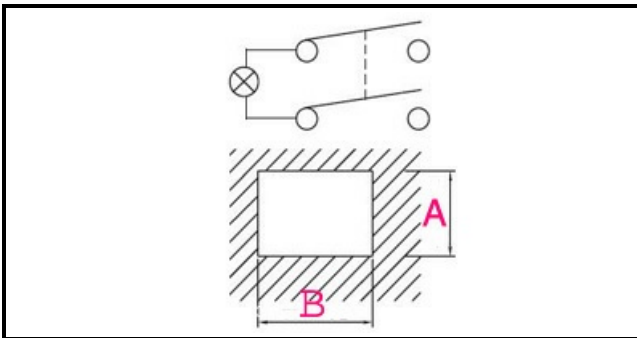

1105246

SWITCH 0/1 ORANGE

Date: 22-11-2024

**Technical data**

DEPTH MM	B=28mm
WIDTH MM	A=22mm
NUMBER OF POLES	POLI/POLES=4
NUMBER OF POSITIONS	0-1
COLOR	ARANCIO/ORANGE
VOLT	230V