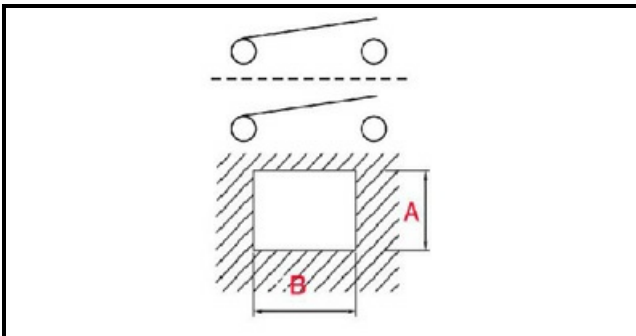

1105292

DOUBLE BIPOLAR SWITCH WHITE

Date: 22-11-2024

Technical data

DEPTH MM	B=28mm
WIDTH MM	A=22mm
NUMBER OF POLES	POLI/POLES=4
NUMBER OF POSITIONS	0-1 / 0-1
COLOR	BIANCO/WHITE
VOLT	250V