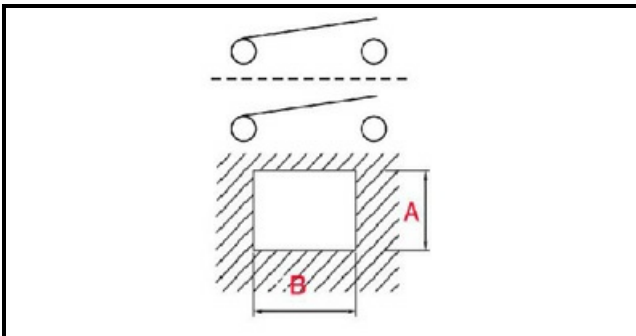

1105292

**DOUBLE BIPOLAR SWITCH WHITE**

Date: 27-02-2025

**Technical data**

DEPTH MM	B=28mm
WIDTH MM	A=22mm
NUMBER OF POLES	POLI/POLES=4
NUMBER OF POSITIONS	0-1 / 0-1
COLOR	BIANCO/WHITE
VOLT	250V