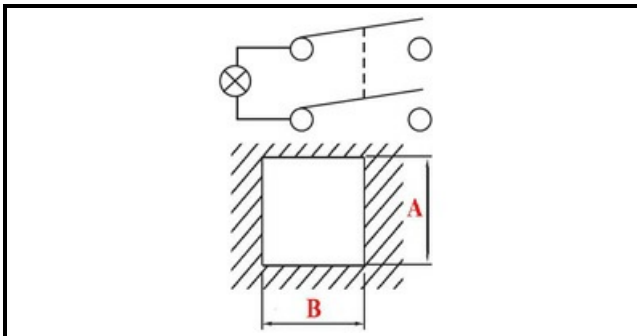

1105308

GREEN BIPOLAR SWITCH

Date: 22-11-2024

ORIGINAL
OSP
SPARE PARTS

Technical data

DEPTH MM	B=25mm
WIDTH MM	A=25mm
NUMBER OF POLES	POLI/POLES=4
NUMBER OF POSITIONS	0-1
COLOR	VERDE/GREEN
VOLT	250V

Manufacturer code