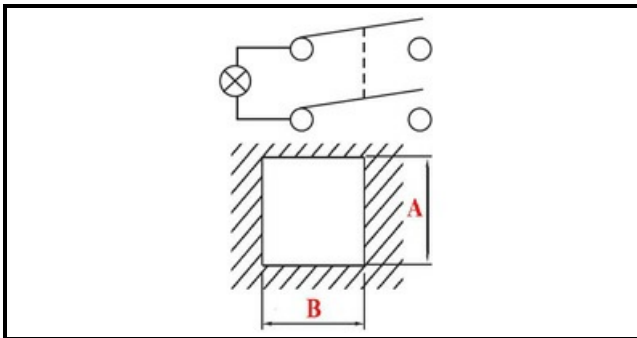

1105308

GREEN BIPOLAR SWITCH

Date: 27-02-2025

ORIGINAL
OSP
SPARE PARTS

Technical data

DEPTH MM	B=25mm
WIDTH MM	A=25mm
NUMBER OF POLES	POLI/POLES=4
NUMBER OF POSITIONS	0-1
COLOR	VERDE/GREEN
VOLT	250V

Manufacturer code