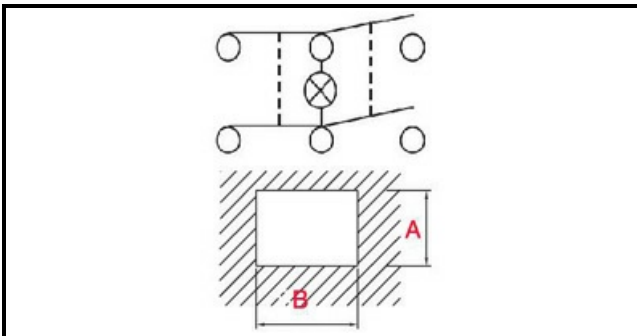

1105331

SWITCH ON/OFF - ON/OFF BOILER

Date: 20-04-2025

Technical data

DEPTH MM	B=50mm
WIDTH MM	A=26mm
NUMBER OF POLES	POLI/POLES=4
NUMBER OF POSITIONS	0-1
COLOR	GRIGIO/GREY
VOLT	230V
COLOR	NERO/BLACK

Manufacturer code