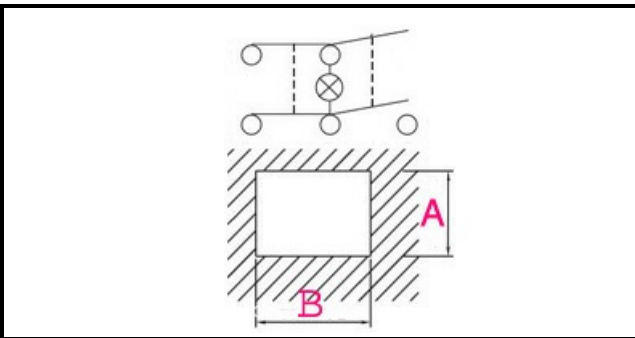

1105345

LUMINOUS SWITCH 5 CONTACTS

Date: 25-11-2024

Technical data

DEPTH MM	B=30mm
WIDTH MM	A=22mm
NUMBER OF POLES	POLI/POLES=5
NUMBER OF POSITIONS	0-1
COLOR	BLU/BLE
VOLT	230V