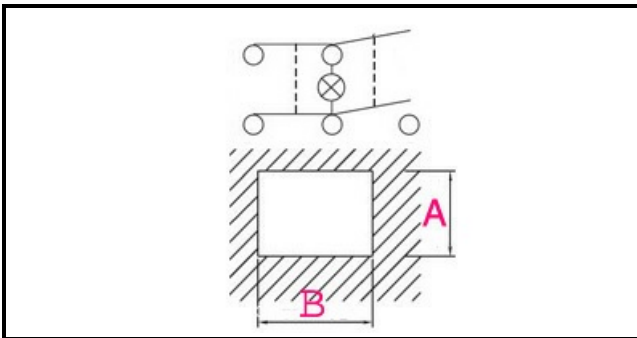

1105345

LUMINOUS SWITCH 5 CONTACTS

Date: 27-02-2025

Technical data

DEPTH MM	B=30mm
WIDTH MM	A=22mm
NUMBER OF POLES	POLI/POLES=5
NUMBER OF POSITIONS	0-1
COLOR	BLU/BLE
VOLT	230V