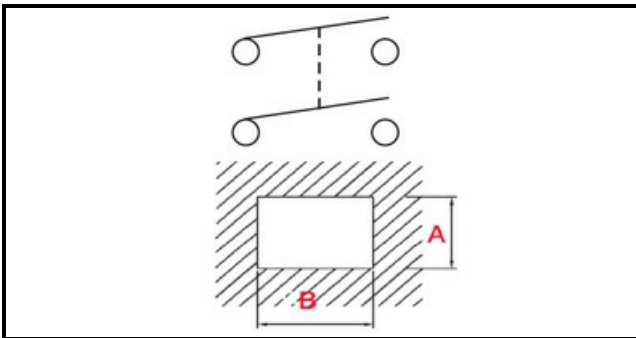

1105448

SWITCH 2-POLES BLACK

Date: 27-02-2025

ORIGINAL
OSP
SPARE PARTS**Technical data**

DEPTH MM	B=24mm
WIDTH MM	A=19mm
NUMBER OF POLES	POLI/POLES=4
NUMBER OF POSITIONS	0-1
COLOR	NERO/BLACK
VOLT	230V
DEPTH MM	L tasto=15mm
WIDTH MM	P tasto=11mm