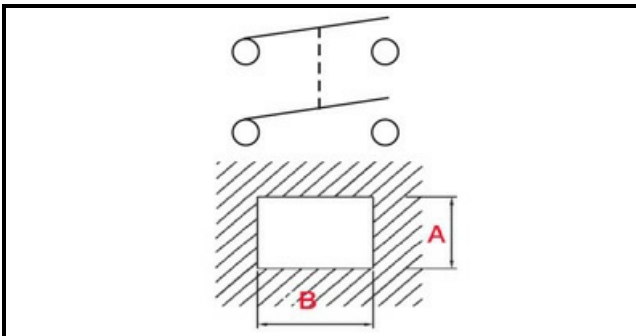

## Technical data

DEPTH MM	B=24mm
WIDTH MM	A=19mm
NUMBER OF POLES	POLI/POLES=4
NUMBER OF POSITIONS	0-1
COLOR	NERO/BLACK
VOLT	230V
DEPTH MM	L tasto=15mm
WIDTH MM	P tasto=11mm