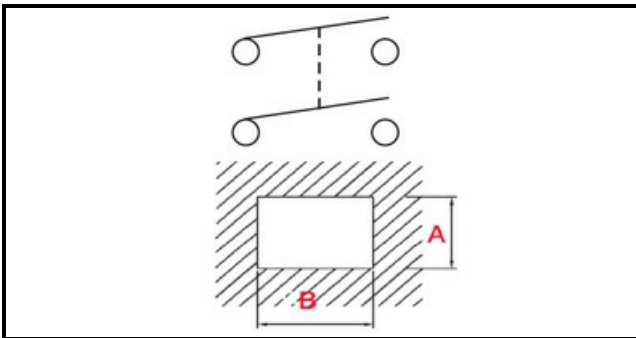

1105448

SWITCH 2-POLES BLACK

Date: 23-12-2024

ORIGINAL
OSP
SPARE PARTS**Technical data**

DEPTH MM	B=24mm
WIDTH MM	A=19mm
NUMBER OF POLES	POLI/POLES=4
NUMBER OF POSITIONS	0-1
COLOR	NERO/BLACK
VOLT	230V
DEPTH MM	L tasto=15mm
WIDTH MM	P tasto=11mm