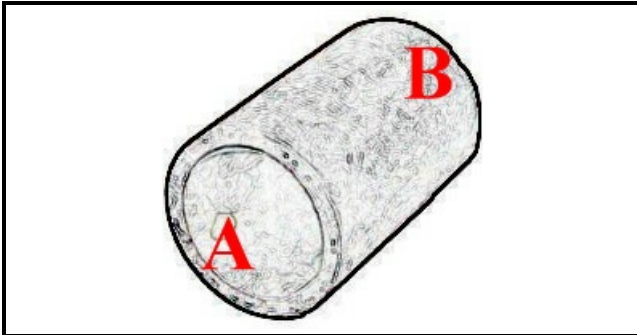

2108085

SLEEVE GS100 L=122MM P646

Date: 24-11-2024

ORIGINAL
OSP
SPARE PARTS

Technical data

DIMENSION	L=122MM - A=34MM / B=50MM
-----------	------------------------------