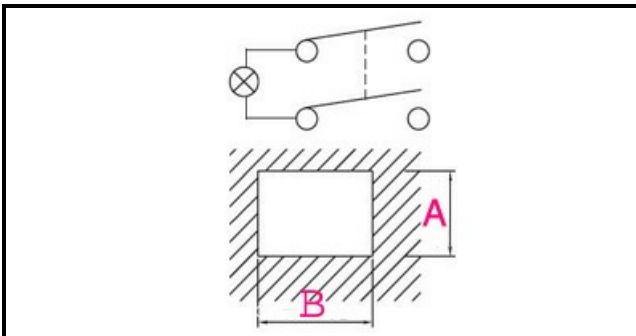

1105008

GREEN SWITCH 4 POLES

Date: 15-11-2024

Technical data

DEPTH MM	B=30mm
WIDTH MM	A=22mm
NUMBER OF POLES	POLI/POLES=4
NUMBER OF POSITIONS	0-1
COLOR	VERDE/GREEN
VOLT	230V

Manufacturer code

BERTO'S SPA
GIGA GRANDI CUCINE SRL
DIHR - ALI GROUP SRL A SOCIO UNICO
ADLER S.P.A.
ELECTROLUX PROFESSIONAL S.P.A.
ELECTROLUX PROFESSIONAL S.P.A.
LOTUS SPA
MARENO ALI GROUP SRL A SOCIO UNICO
BREMA GROUP S.P.A.
RANCILIO GROUP SPA CON SOCIO UNICO
ARISTARCO / KASTEL S.P.A.
ARISTARCO / KASTEL S.P.A.