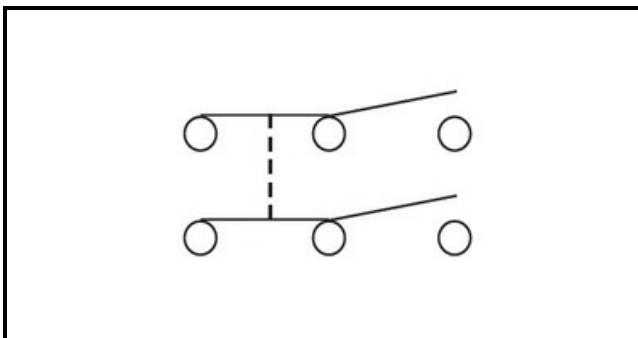

1105170

SWITCH 6 POLES FAST. 90°

Date: 15-11-2024

Technical data

DEPTH MM	B=30mm
WIDTH MM	A=19mm
NUMBER OF POLES	POLI/POLES=6
NUMBER OF POSITIONS	0-1
VOLT	230V

Manufacturer code

SIMONELLI GROUP SPA

OMNIWASH SRL - SOCIETA' A SOCIO UNICO