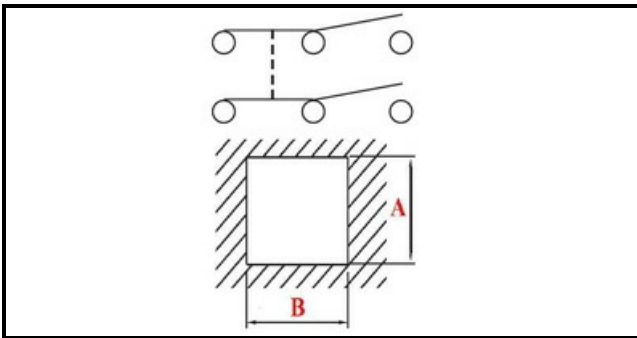

1105218

SWITCH CM D-D

Date: 04-04-2025

Technical data

DEPTH MM	B=24mm
WIDTH MM	A=19mm
DIAMETER mm	Ø=16mm
NUMBER OF POLES	POLI/POLES=6
NUMBER OF POSITIONS	0-1
COLOR	GRIGIO/GREY
VOLT	230V

Manufacturer code

ARISTARCO / KASTEL S.P.A.