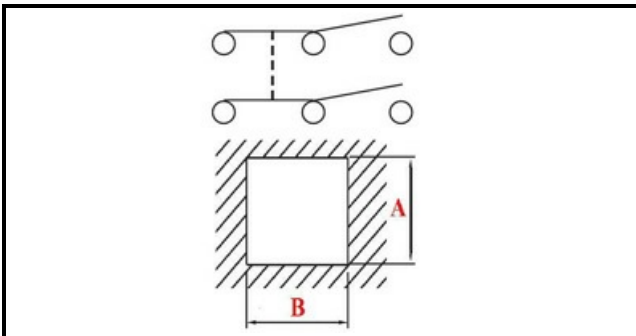

1105218

SWITCH CM D-D

Date: 15-11-2024

**Technical data**

DEPTH MM	B=24mm
WIDTH MM	A=19mm
DIAMETER mm	Ø=16mm
NUMBER OF POLES	POLI/POLES=6
NUMBER OF POSITIONS	0-1
COLOR	GRIGIO/GREY
VOLT	230V

Manufacturer code