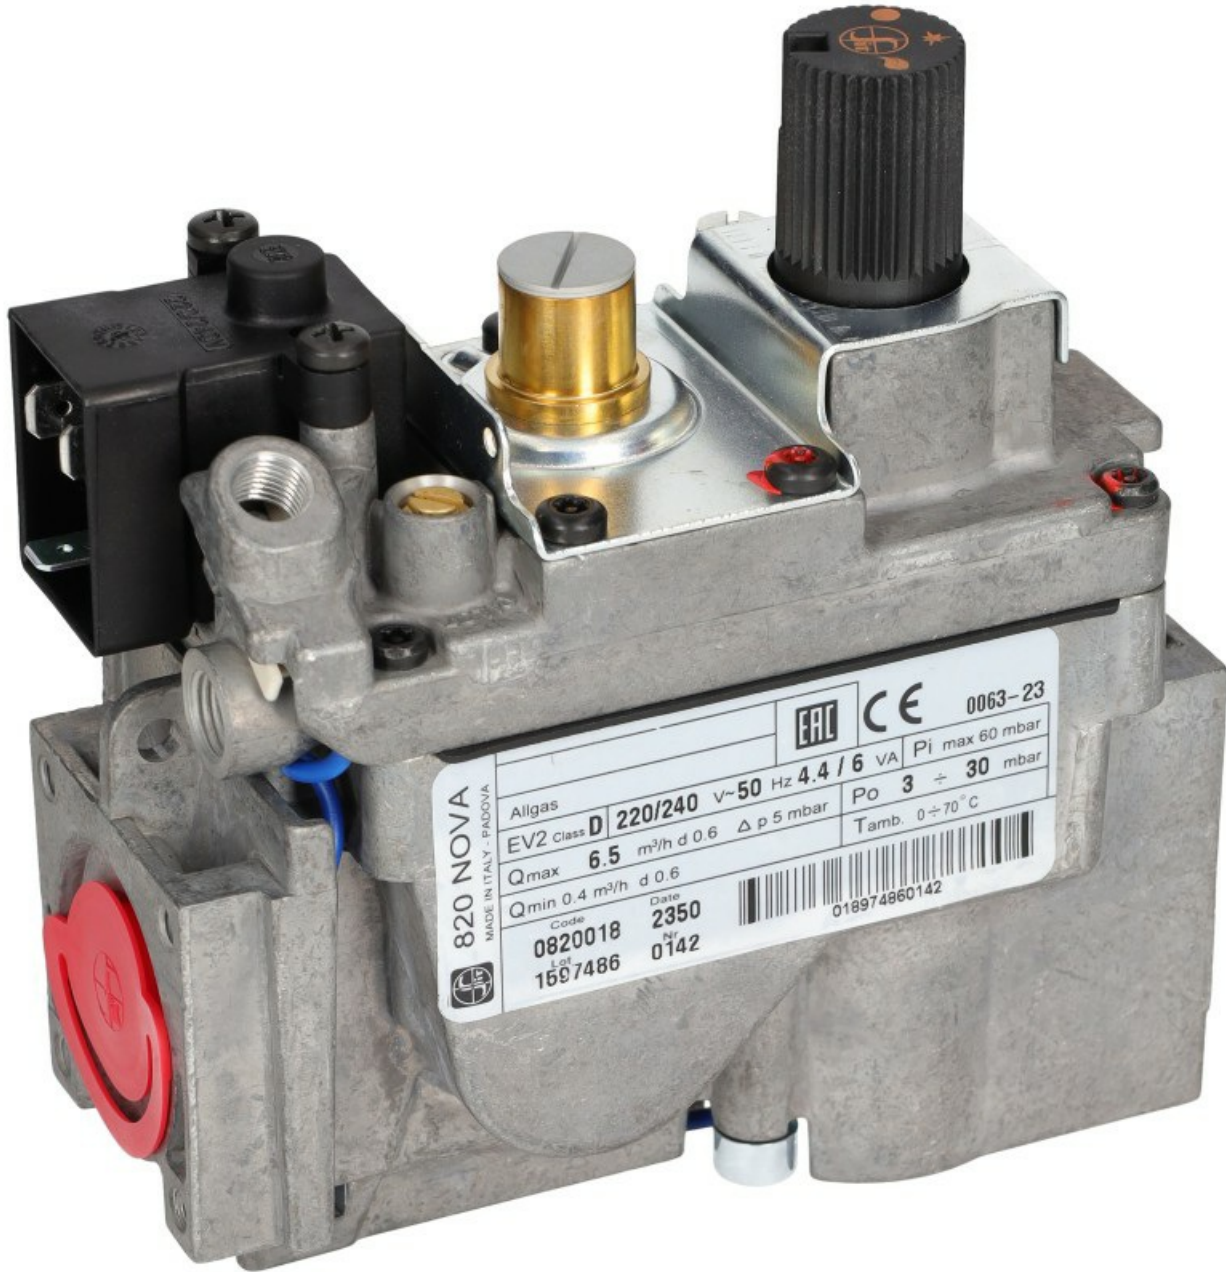

4146040

VALVE NOVA 820 9X1

Date: 03-04-2025

Technical data

GAS THREAD	GAS=inlet ø 1/2F - outlet ø 1/2F
THREAD MA	THERMOCOUPLE=9X1
PRESSURE BAR MAX	BAR MAX=60mbar
TYPE	0820
COIL	1124374
KNOB	3108116
MAGNETIC UNIT	4146076