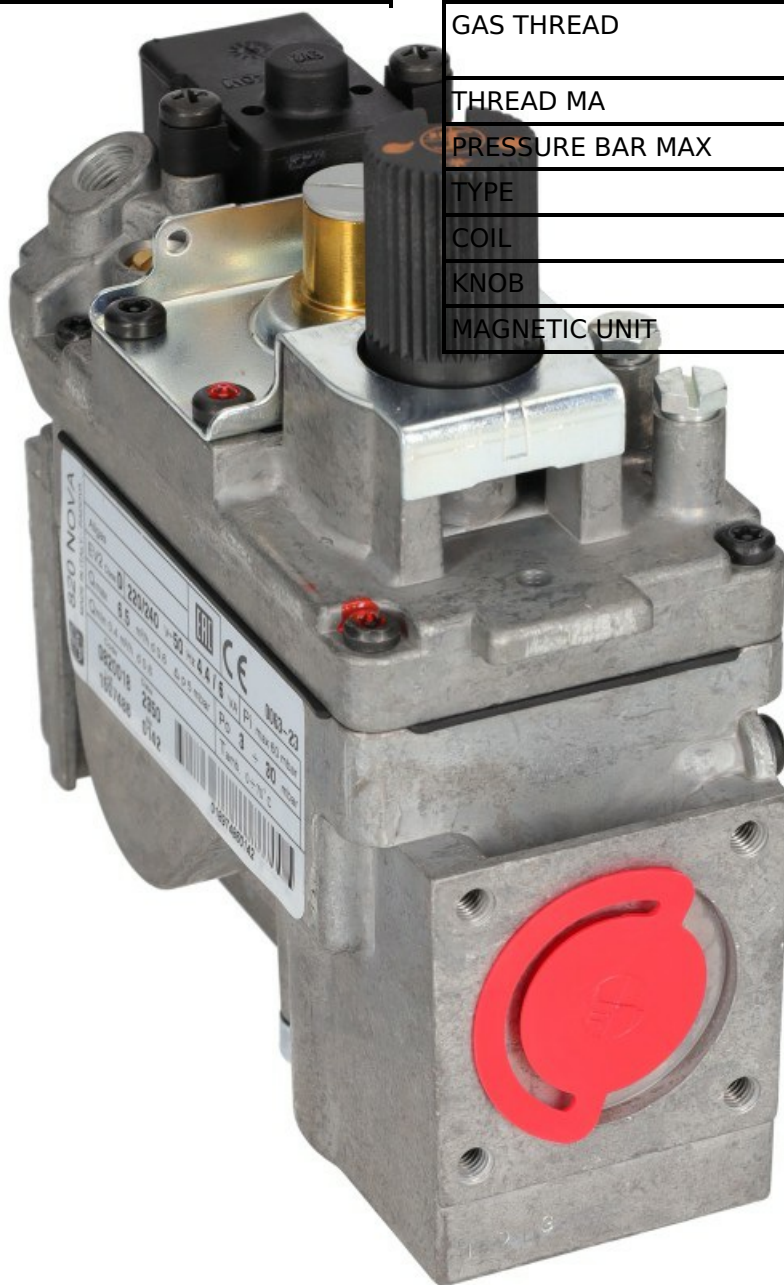

4146040

VALVE NOVA 820 9X1

Date: 03-04-2025

Technical data

GAS THREAD	GAS=inlet ø 1/2F - outlet ø 1/2F
THREAD MA	THERMOCOUPLE=9X1
PRESSURE BAR MAX	BAR MAX=60mbar
TYPE	0820
COIL	1124374
KNOB	3108116
MAGNETIC UNIT	4146076