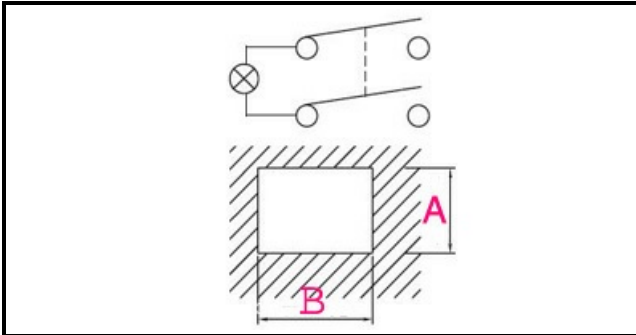

1105006

RED LUMINOUS BIPOLAR SWITCH

Date: 05-12-2024

Technical data

DEPTH MM	B=30mm
WIDTH MM	A=22mm
NUMBER OF POLES	POLI/POLES=4
NUMBER OF POSITIONS	0-1
COLOR	ROSSO/RED
VOLT	230V

Manufacturer code

CMA MACCHINE PER CAFFE' SRL
SIMONELLI GROUP SPA
RANCILIO GROUP SPA CON SOCIO UNICO
A.T.A. SRL
A.T.A. SRL