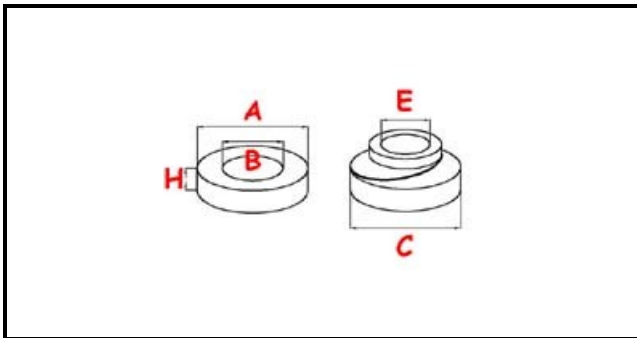

3110018

COMPLETE MECHANIC SEAL 12X26X8 D.12

Date: 22-11-2024

Technical data

MECHANIC SEAL EXTERNAL DIAMETER mm	C=24,5mm
MECHANIC SEAL INTERNAL DIAMETER mm	E=12mm
BAKED CLAY SEAL EXTERNAL DIAMETER mm	A=26mm
BAKED CLAY SEAL INTERNAL DIAMETER mm	B=14mm
BAKED CLAY SEAL HEIGHT mm	H=8mm