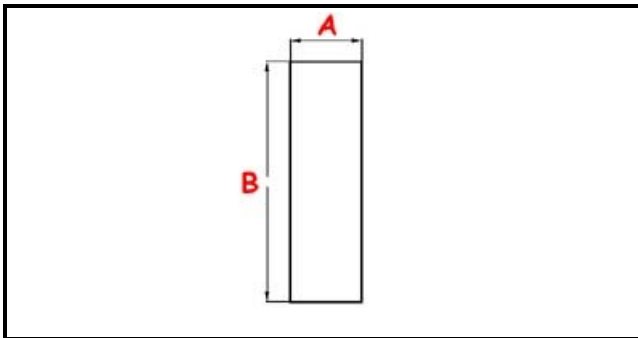

3111032

OVERFLOW LAVABAR

Date: 22-11-2024

ORIGINAL
OSP
SPARE PARTS**Technical data**

HEIGHT MM	B=120mm
MATERIAL	PLASTICA/PLASTIC
LOWER DIAMETER	A=20mm

Manufacturer code

A.T.A. SRL