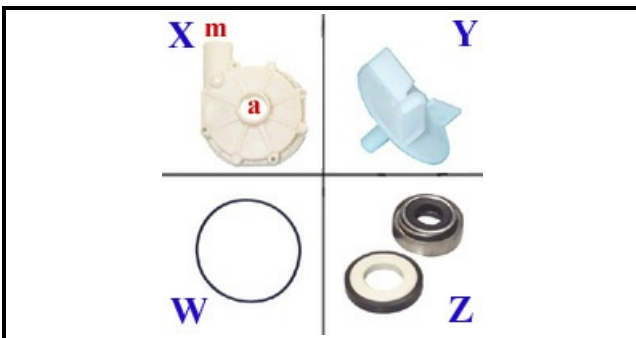

1103042

CLOCKWISE PUMP 0,15HP COMENDA

Date: 22-12-2024

Technical data

DIAMETER SUCTION mm	A=28mm
DIAMETER FLOW mm	M=28mm
KILOWATT KW	KW=0,12
MONOPHASE	230V
HP - POWER	HP=0,15
GASKET	W=2104004
DIRECTION OF ROTATION LEFT	SX / LEFT
MECHANIC SEAL	Z=3110026
FAN	Y=3109017
BODY PUMP	X=1103149
CAPACITOR	6,3mf