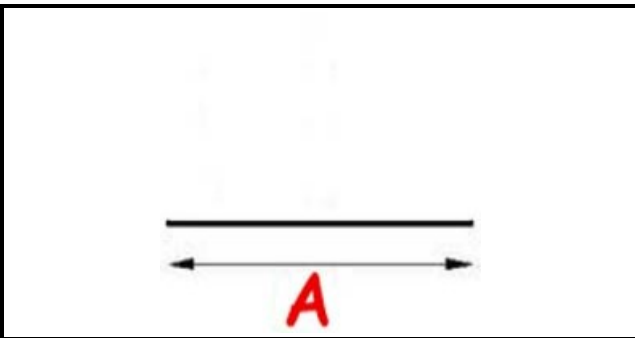

2103065

DOOR GASKET AL 40/45

Date: 22-12-2024

ORIGINAL
OSP
SPARE PARTS

Technical data

LONG SIDE mm	A=480mm
--------------	---------

Manufacturer code

A.T.A. SRL
