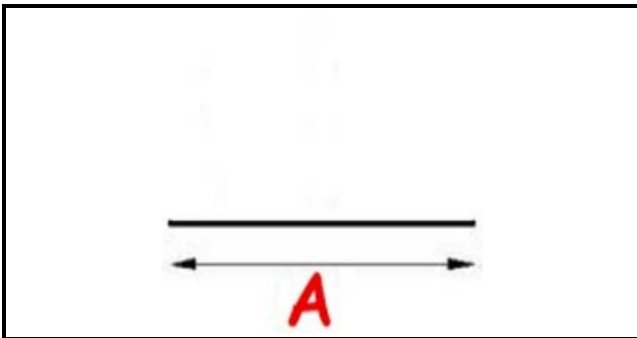

2103471

SEAL DOOR AL 450

Date: 22-11-2024

ORIGINAL
OSP
SPARE PARTS

Technical data

LONG SIDE mm	A=590mm
--------------	---------

Manufacturer code

A.T.A. SRL
