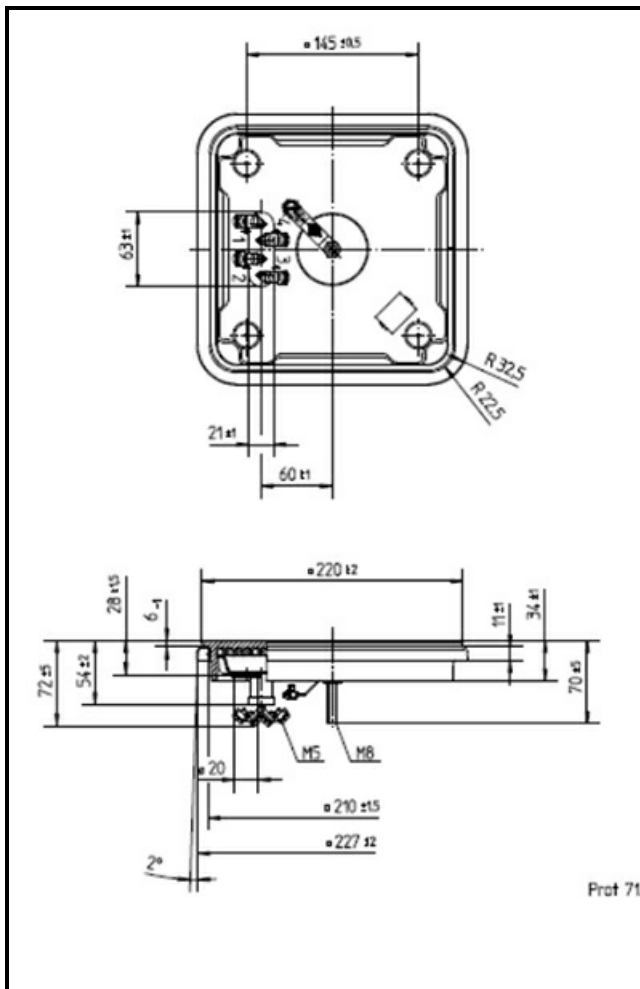

1101896

# HOT PLATE 220x220mm 2600 W 400 V

Date: 22-04-2025

## Technical data

DEPTH MM	A=220mm
WIDTH MM	B=220mm
KILOWATT KW	KW=2,6
WATT	WATT=2600
THREE PHASE	TRIFASE/THREEPHASE
DRY HEATING ELEMENT	SECCO/DRY