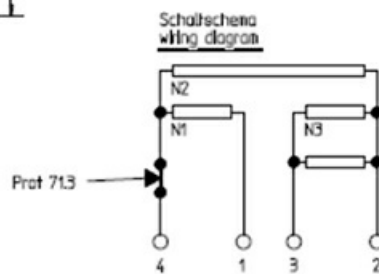

## Technical data

DEPTH MM	A=220mm
WIDTH MM	B=220mm
KILOWATT KW	KW=2,6
WATT	WATT=2600
THREE PHASE	TRIFASE/THREEPHASE
DRY HEATING ELEMENT	SECCO/DRY