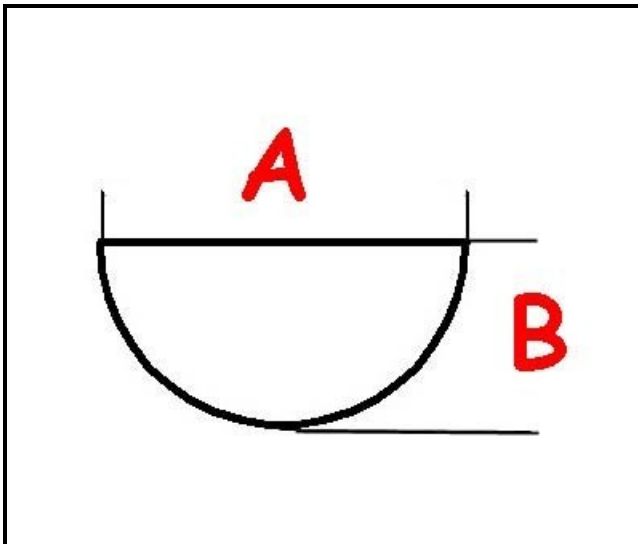

3108023

OVEN DOOR HANDLE A.PO 36M6380

Date: 25-11-2024

ORIGINAL
OSP
SPARE PARTS**Technical data**

DEPTH MM	A=10mm
WIDTH MM	B=8mm

Manufacturer code

ANGELO PO GRANDI CUCINE SPA