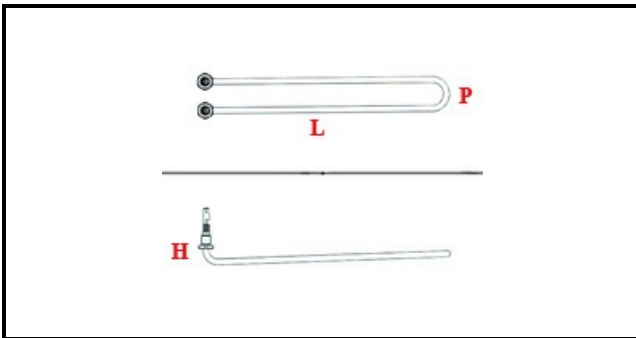

1101256

HEATING ELEMENT A.PO 800W/230V

Date: 22-11-2024

ORIGINAL
OSP
SPARE PARTS

Technical data

DEPTH MM	L=405mm
WIDTH MM	P=122mm
HEIGHT MM	H=16mm
ELEMENTS	ELEMENTI/ELEMENTS=1
SQUARE FLANGE	RETTANGOLARE/SQUARE FLANGE=100X22mm
KILOWATT KW	KW=0,8
WATT	WATT=800
MONOPHASE	MONOFASE/MONOPHASE
THREAD MA	M4
NUMBER OF POLES	POLI/POLES=2
NUMBER OF HOLES	FORI/HOLES=2
DRY HEATING ELEMENT	SECCO/DRY