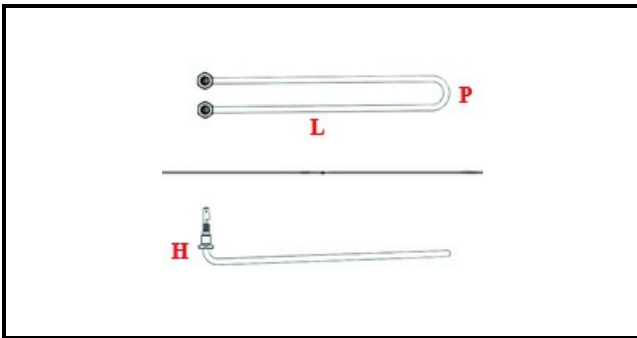

1101256

HEATING ELEMENT A.PO 800W/230V

Date: 22-04-2025

ORIGINAL
OSP
SPARE PARTS

Technical data

DEPTH MM	L=405mm
WIDTH MM	P=122mm
HEIGHT MM	H=16mm
ELEMENTS	ELEMENTI/ELEMENTS=1
SQUARE FLANGE	RETTANGOLARE/SQUARE FLANGE=100X22mm
KILOWATT KW	KW=0,8
WATT	WATT=800
MONOPHASE	MONOFASE/MONOPHASE
THREAD MA	M4
NUMBER OF POLES	POLI/POLES=2
NUMBER OF HOLES	FORI/HOLES=2
DRY HEATING ELEMENT	SECCO/DRY