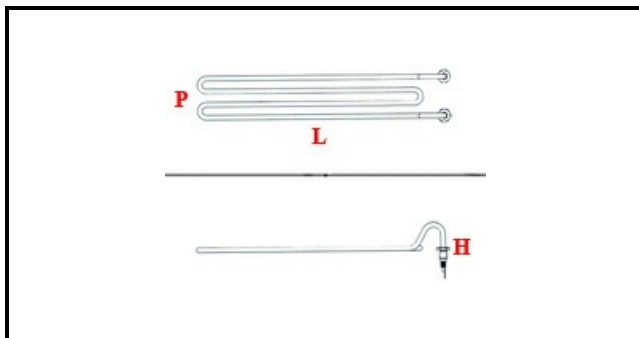

1101258

GRILL HEATING ELEMENT A.PO 1700W/400V

Date: 24-11-2024

ORIGINAL
OSP
SPARE PARTS

Technical data

| | |
|---------------------|---------------------|
| DEPTH MM | L=445mm |
| WIDTH MM | P=75mm |
| HEIGHT MM | H=83mm |
| ELEMENTS | ELEMENTI/ELEMENTS=2 |
| KILOWATT KW | KW=1,7 |
| WATT | WATT=1700 |
| THREE PHASE | TRIFASE/THREEPHASE |
| NUMBER OF POLES | POLI/POLES=2 |
| DRY HEATING ELEMENT | SECCO/DRY |