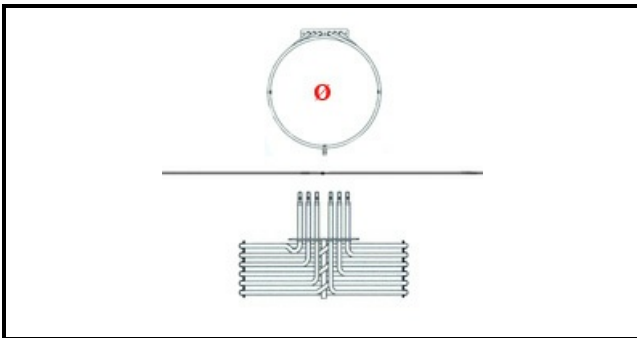

1101291

HEATING ELEMENT 4100W-230V APO D.248mm H70mm

Date: 22-12-2024

ORIGINAL
OSP
SPARE PARTS

Technical data

DEPTH MM	L=248mm
HEIGHT MM	H=70mm
ELEMENTS	ELEMENTI/ELEMENTS=3
EXTERNAL DIAMETER mm	Ø=226mm
KILOWATT KW	KW=4,1
WATT	WATT=4100
THREE PHASE	TRIFASE/THREEPHASE
NUMBER OF POLES	POLI/POLES=6
NUMBER OF HOLES	FORI/HOLES=2
DRY HEATING ELEMENT	SECCO/DRY
INTERNAL DIAMETER mm	Ø=214mm