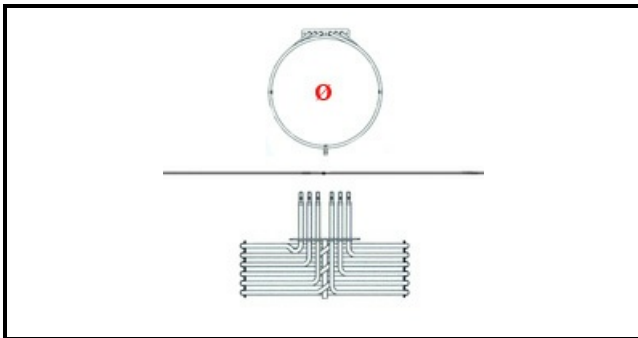

1101291

HEATING ELEMENT 4100W-230V APO D.248mm H70mm

Date: 14-03-2025

ORIGINAL
OSP
SPARE PARTS**Technical data**

DEPTH MM	L=248mm
HEIGHT MM	H=70mm
ELEMENTS	ELEMENTI/ELEMENTS=3
EXTERNAL DIAMETER mm	Ø=226mm
KILOWATT KW	KW=4,1
WATT	WATT=4100
THREE PHASE	TRIFASE/THREEPHASE
NUMBER OF POLES	POLI/POLES=6
NUMBER OF HOLES	FORI/HOLES=2
DRY HEATING ELEMENT	SECCO/DRY
INTERNAL DIAMETER mm	Ø=214mm