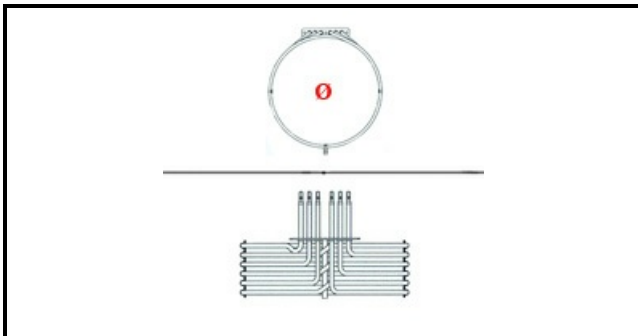

# HEATING ELEMENT 4100W-230V APO D.248mm H70mm

Date: 22-04-2025

ORIGINAL  
**OSP**  
SPARE PARTS

## Technical data

DEPTH MM	L=248mm
HEIGHT MM	H=70mm
ELEMENTS	ELEMENTI/ELEMENTS=3
EXTERNAL DIAMETER mm	Ø=226mm
KILOWATT KW	KW=4,1
WATT	WATT=4100
THREE PHASE	TRIFASE/THREEPHASE
NUMBER OF POLES	POLI/POLES=6
NUMBER OF HOLES	FORI/HOLES=2
DRY HEATING ELEMENT	SECCO/DRY
INTERNAL DIAMETER mm	Ø=214mm