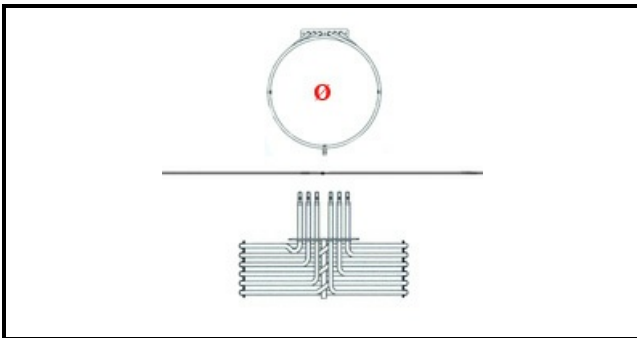

1101291

HEATING ELEMENT 4100W-230V APO D.248mm H70mm

Date: 22-11-2024

ORIGINAL
OSP
SPARE PARTS

Technical data

DEPTH MM	L=248mm
HEIGHT MM	H=70mm
ELEMENTS	ELEMENTI/ELEMENTS=3
EXTERNAL DIAMETER mm	Ø=226mm
KILOWATT KW	KW=4,1
WATT	WATT=4100
THREE PHASE	TRIFASE/THREEPHASE
NUMBER OF POLES	POLI/POLES=6
NUMBER OF HOLES	FORI/HOLES=2
DRY HEATING ELEMENT	SECCO/DRY
INTERNAL DIAMETER mm	Ø=214mm