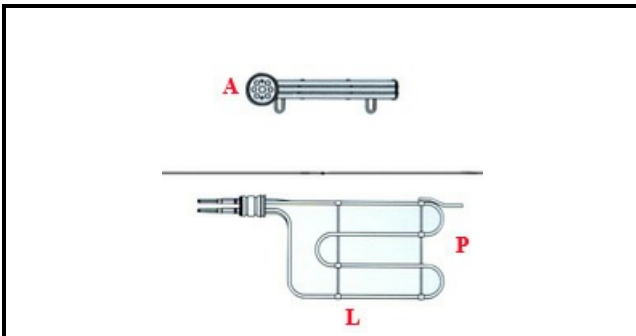

1101914

HEATING ELEMENT 7,2kW-230V

Date: 24-11-2024

ORIGINAL
OSP
SPARE PARTS

Technical data

| | |
|-------------------------------|----------------------------|
| DEPTH MM | L=280mm |
| WIDTH MM | P=155mm |
| ELEMENTS | ELEMENTI/ELEMENTS=3 |
| ROUND FLANGE | TONDA/ROUND FLANGE=53mm |
| DIAMETER mm | A=53mm |
| KILOWATT KW | KW=7,2 |
| WATT | WATT=7200 |
| THREE PHASE | TRIFASE/THREEPHASE |
| NUMBER OF POLES | POLI/POLES=6 |
| IMMERSION HEATING ELEMENTS | IMMERSIONE/IMMERSION |