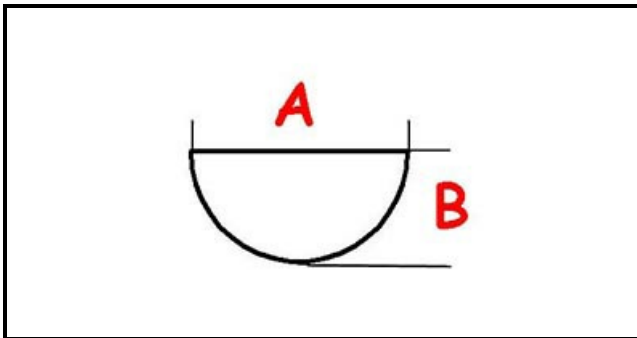

3108173

**KNOB 484 A. PO'**

Date: 22-12-2024

ORIGINAL  
**OSP**  
SPARE PARTS**Technical data**

DEPTH MM	A=6mm
WIDTH MM	B=5mm
EXTERNAL DIAMETER mm	Ø=65mm
HOLE FOR HALF-MOON SHAFT	MEZZALUNA/HALF-MOON

**Manufacturer code**