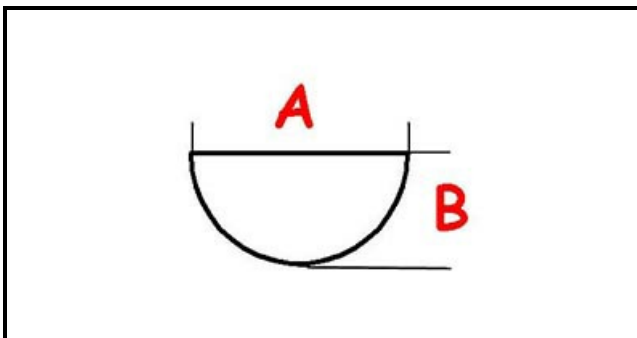

3108173

**KNOB 484 A. PO'**

Date: 14-03-2025

ORIGINAL  
**OSP**  
SPARE PARTS**Technical data**

DEPTH MM	A=6mm
WIDTH MM	B=5mm
EXTERNAL DIAMETER mm	Ø=65mm
HOLE FOR HALF-MOON SHAFT	MEZZALUNA/HALF-MOON

**Manufacturer code**