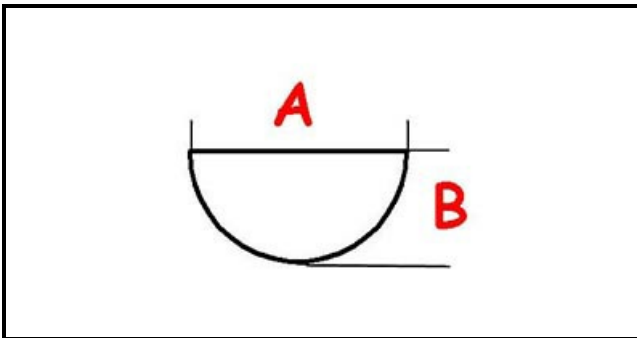

3108570

KNOB GAS - PIVOT D. 8

Date: 22-12-2024

ORIGINAL
OSP
SPARE PARTS**Technical data**

DEPTH MM	A=8mm
WIDTH MM	B=6mm
EXTERNAL DIAMETER mm	Ø=71mm
HOLE FOR HALF-MOON SHAFT	MEZZALUNA/HALF-MOON

Manufacturer code