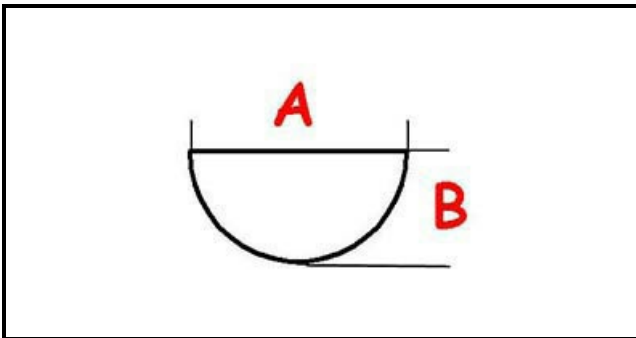

3108689

HANDLE

Date: 22-12-2024

ORIGINAL
OSP
SPARE PARTS**Technical data**

DEPTH MM	A=6mm
WIDTH MM	B=5mm
EXTERNAL DIAMETER mm	Ø=71mm
NUMBER OF POSITIONS	0-10
HOLE FOR HALF-MOON SHAFT	MEZZALUNA/HALF-MOON

Manufacturer code