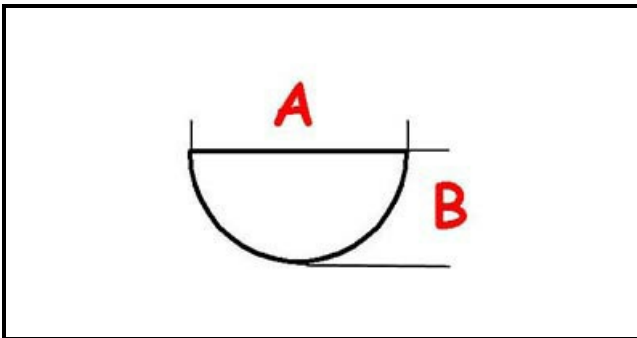

3108700

HANDLE

Date: 22-12-2024

ORIGINAL
OSP
SPARE PARTS**Technical data**

DEPTH MM	A=8mm
WIDTH MM	B=6mm
EXTERNAL DIAMETER mm	Ø=71mm
HOLE FOR HALF-MOON SHAFT	MEZZALUNA/HALF-MOON
MAXIMUM TEMPERATURE °	T max=270°