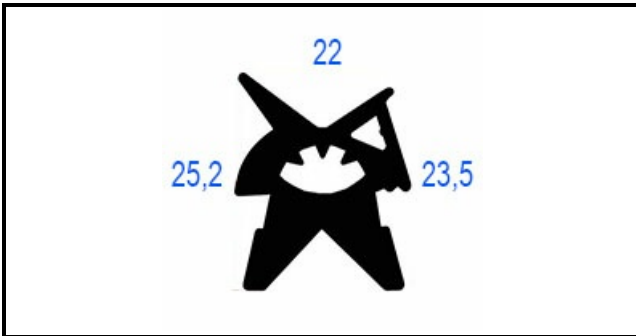

## Technical data

SHORT SIDE mm	A=670mm
LONG SIDE mm	B=860mm