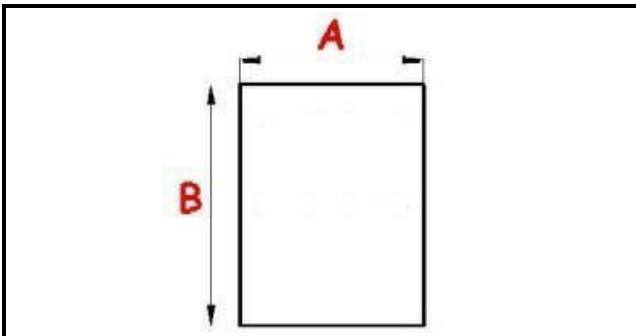

2113005

GASKET

Date: 14-03-2025

ORIGINAL
OSP
SPARE PARTS**Technical data**

LONG SIDE mm	B=270mm
HEIGHT MM	H=7mm
SHORT SIDE mm	A=25mm

Manufacturer code

ANGELO PO GRANDI CUCINE SPA