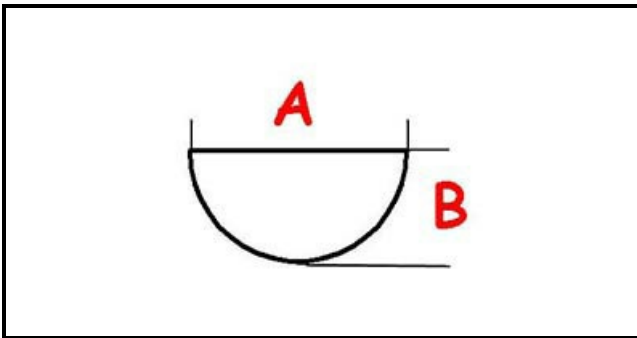

4217134

PIN VALVE EUROSIT 630

Date: 22-04-2025

ORIGINAL
OSP
SPARE PARTS

Technical data

DEPTH MM	A=8mm
WIDTH MM	B=6,5mm
SHAFT mm	L=35mm

Manufacturer code

ANGELO PO GRANDI CUCINE SPA