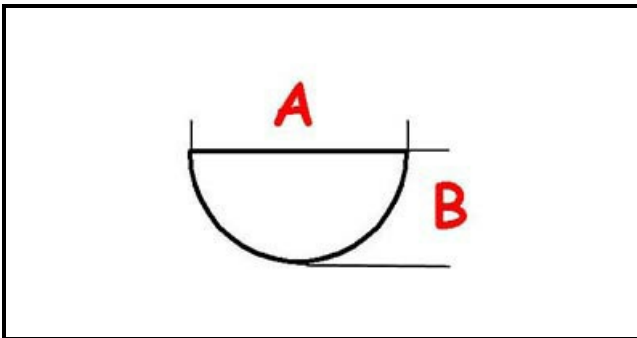

4217134

PIN VALVE EUROSIT 630

Date: 22-11-2024

ORIGINAL
OSP
SPARE PARTS**Technical data**

DEPTH MM	A=8mm
WIDTH MM	B=6,5mm
SHAFT mm	L=35mm

Manufacturer code

ANGELO PO GRANDI CUCINE SPA