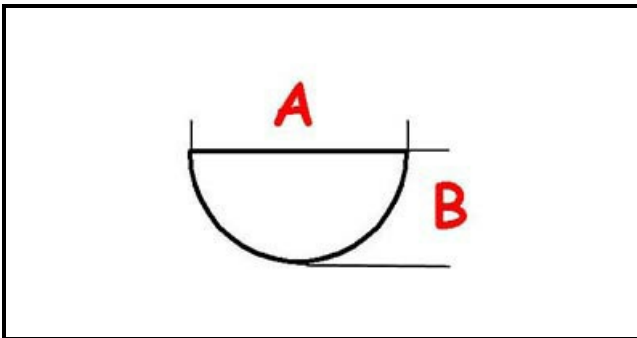

4217134

**PIN VALVE EUROSIT 630**

Date: 14-03-2025

ORIGINAL  
**OSP**  
SPARE PARTS**Technical data**

DEPTH MM	A=8mm
WIDTH MM	B=6,5mm
SHAFT mm	L=35mm

**Manufacturer code**

ANGELO PO GRANDI CUCINE SPA