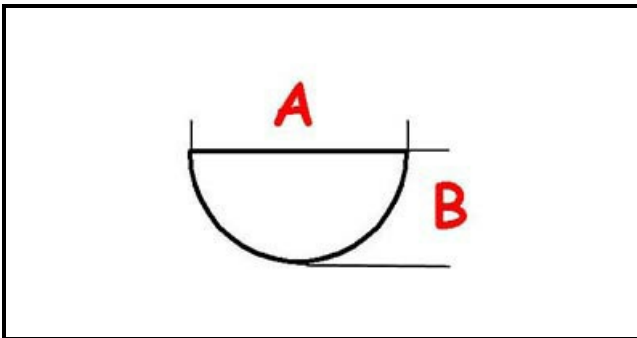

4217134

**PIN VALVE EUROSIT 630**

Date: 02-02-2025

ORIGINAL  
**OSP**  
SPARE PARTS**Technical data**

DEPTH MM	A=8mm
WIDTH MM	B=6,5mm
SHAFT mm	L=35mm

**Manufacturer code**

ANGELO PO GRANDI CUCINE SPA