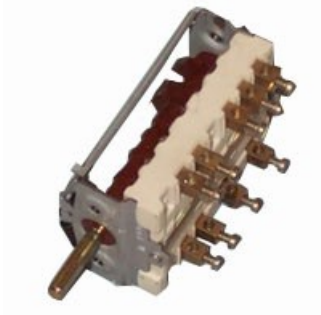

1105160

SWITCH 5 POSITIONS 1500 A.PO

Date: 14-03-2025

ORIGINAL
OSP
SPARE PARTS**Technical data**

NUMBER OF POLES	POLI/POLES=9
NUMBER OF POSITIONS	0-1-2-3-4

Manufacturer code

ANGELO PO GRANDI CUCINE SPA