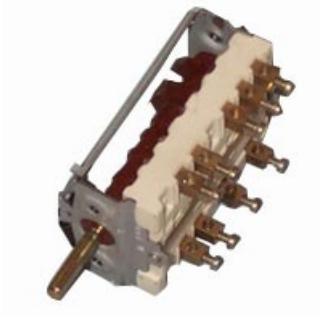

1105160

SWITCH 5 POSITIONS 1500 A.PO

Date: 22-11-2024

ORIGINAL
OSP
SPARE PARTS**Technical data**

NUMBER OF POLES	POLI/POLES=9
NUMBER OF POSITIONS	0-1-2-3-4

Manufacturer code

ANGELO PO GRANDI CUCINE SPA