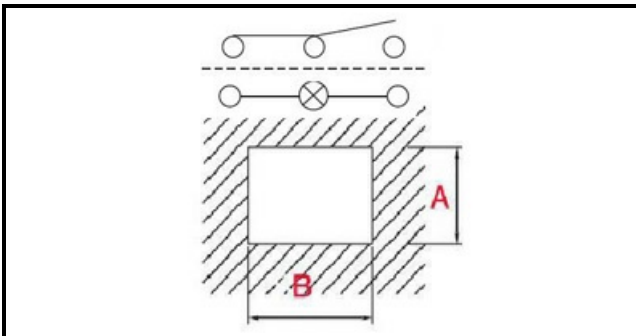

1105186

WHITE LAMP UNIP. SWITCH

Date: 21-11-2024

ORIGINAL
OSP
SPARE PARTS**Technical data**

DEPTH MM	B=27mm
WIDTH MM	A=21mm
NUMBER OF POLES	POLI/POLES=4
NUMBER OF POSITIONS	0-1
COLOR	BIANCO/WHITE
VOLT	250V