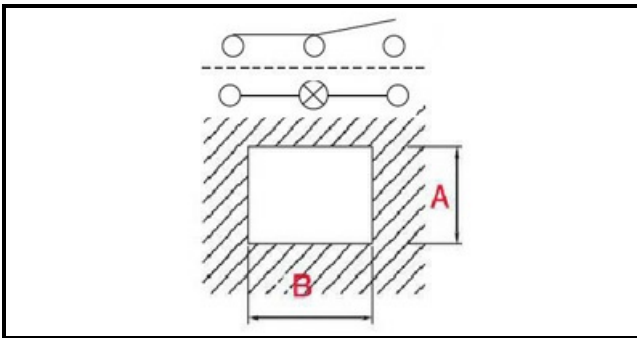

1105186

WHITE LAMP UNIP. SWITCH

Date: 22-04-2025

ORIGINAL
OSP
SPARE PARTS

Technical data

DEPTH MM	B=27mm
WIDTH MM	A=21mm
NUMBER OF POLES	POLI/POLES=4
NUMBER OF POSITIONS	0-1
COLOR	BIANCO/WHITE
VOLT	250V

Manufacturer code