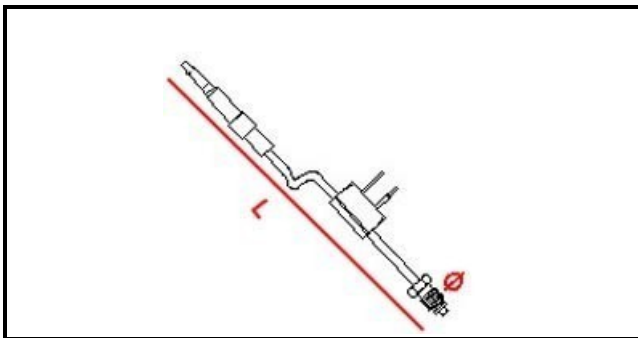

## Technical data

DEPTH MM	L=1000mm
THREAD MA	9X1
MATERIAL	RAME/COPPER