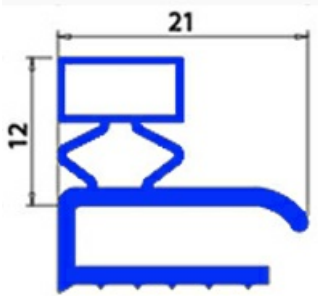

2103032

**ANGLED MIDDLE-EDGED MAGNETIC GASKET A. PO 660X1375 XX5**

Date: 05-12-2024

**Technical data**

SHORT SIDE mm	A=660 mm
LONG SIDE mm	B=1360 mm
PROFILE TYPE	XX5

**Manufacturer code**

ANGELO PO GRANDI CUCINE SPA