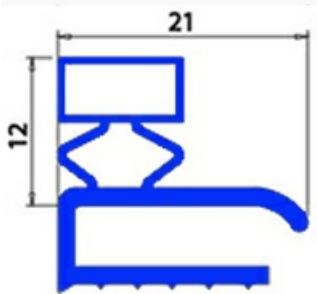

2103032

ANGLED MIDDLE-EDGED MAGNETIC GASKET A. PO 660X1375 XX5

Date: 15-01-2025

**Technical data**

SHORT SIDE mm	A=660 mm
LONG SIDE mm	B=1360 mm
PROFILE TYPE	XX5

Manufacturer code

ANGELO PO GRANDI CUCINE SPA