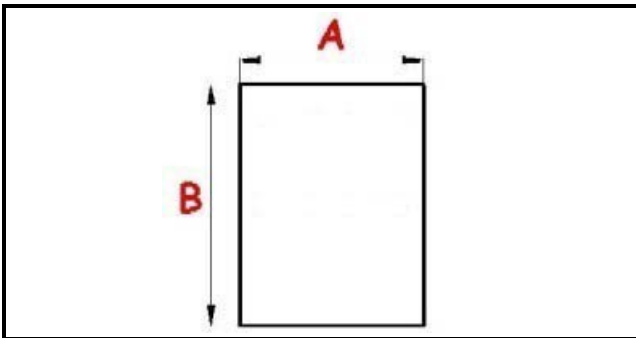

2103032

ANGLED MIDDLE-EDGED MAGNETIC GASKET A. PO 660X1375 XX5

Date: 15-01-2025

**Technical data**

SHORT SIDE mm	A=660 mm
LONG SIDE mm	B=1360 mm
PROFILE TYPE	XX5

Manufacturer code

ANGELO PO GRANDI CUCINE SPA