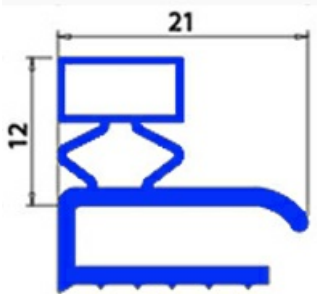

2103032

ANGLED MIDDLE-EDGED MAGNETIC GASKET A. PO 660X1375 XX5

Date: 23-02-2025

**Technical data**

SHORT SIDE mm	A=660 mm
LONG SIDE mm	B=1360 mm
PROFILE TYPE	XX5

Manufacturer code

ANGELO PO GRANDI CUCINE SPA