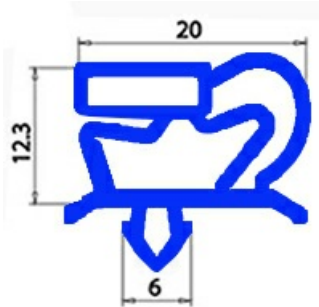

2103083

GASKET MAGNETIC SNAP A.PO 37Q2590 685X1600mm QQ1

Date: 23-02-2025

**Technical data**

SHORT SIDE mm	A=685 mm
LONG SIDE mm	B=1600 mm
PROFILE TYPE	QQ1

Manufacturer code

ANGELO PO GRANDI CUCINE SPA