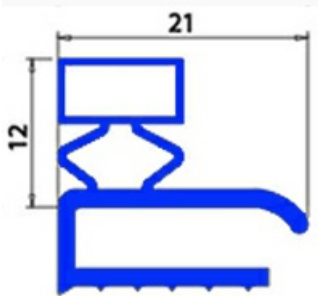

2103093

ANGLED MIDDLE-EDGED MAGNETIC GASKET FOR DRAWER 295X385mm XX5

Date: 22-04-2025

Technical data

SHORT SIDE mm	A=295mm
LONG SIDE mm	B=385 mm
PROFILE TYPE	XX5

Manufacturer code

ANGELO PO GRANDI CUCINE SPA