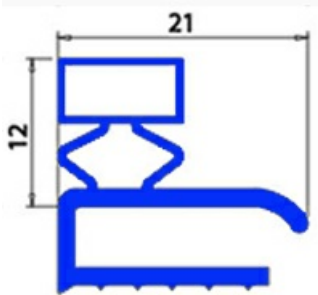

2103093

ANGLED MIDDLE-EDGED MAGNETIC GASKET FOR DRAWER 295X385mm XX5

Date: 05-12-2024

Technical data

SHORT SIDE mm	A=295mm
LONG SIDE mm	B=385 mm
PROFILE TYPE	XX5

Manufacturer code

ANGELO PO GRANDI CUCINE SPA