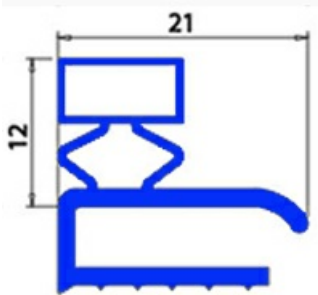

2103093

ANGLED MIDDLE-EDGED MAGNETIC GASKET FOR DRAWER 295X385mm XX5

Date: 23-02-2025

Technical data

SHORT SIDE mm	A=295mm
LONG SIDE mm	B=385 mm
PROFILE TYPE	XX5

Manufacturer code

ANGELO PO GRANDI CUCINE SPA