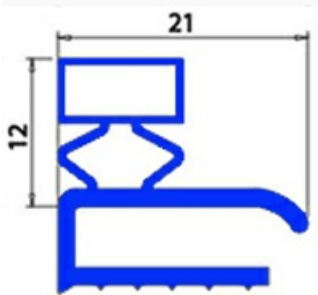

2103093

ANGLED MIDDLE-EDGED MAGNETIC GASKET FOR DRAWER 295X385mm XX5

Date: 15-01-2025

Technical data

SHORT SIDE mm	A=295mm
LONG SIDE mm	B=385 mm
PROFILE TYPE	XX5

Manufacturer code

ANGELO PO GRANDI CUCINE SPA