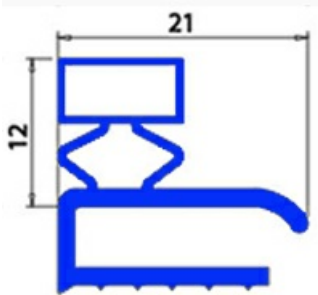

2103094

**ANGLED MIDDLE-EDGED MAGNETIC GASKET 610X385 mm A.PO
XX5**

Date: 23-02-2025

**ORIGINAL
OSP
SPARE PARTS****Technical data**

SHORT SIDE mm	A=385 mm
LONG SIDE mm	B=610 mm
PROFILE TYPE	XX5

Manufacturer code