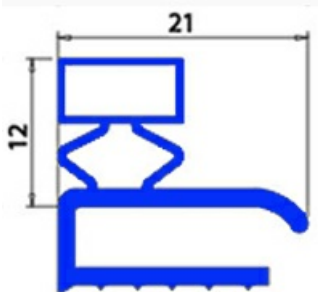

2103094

ANGLED MIDDLE-EDGED MAGNETIC GASKET 610X385 mm A.PO XX5

Date: 05-12-2024

ORIGINAL
OSP
SPARE PARTS

Technical data

SHORT SIDE mm	A=385 mm
LONG SIDE mm	B=610 mm
PROFILE TYPE	XX5

Manufacturer code

ANGELO PO GRANDI CUCINE SPA