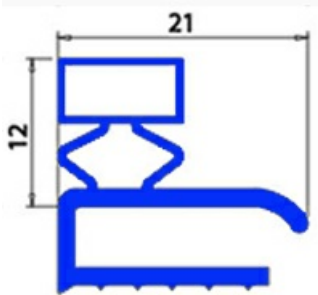

2103094

ANGLED MIDDLE-EDGED MAGNETIC GASKET 610X385 mm A.PO XX5

Date: 15-01-2025

ORIGINAL
OSP
SPARE PARTS

Technical data

SHORT SIDE mm	A=385 mm
LONG SIDE mm	B=610 mm
PROFILE TYPE	XX5

Manufacturer code

ANGELO PO GRANDI CUCINE SPA