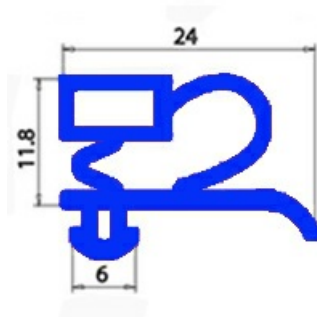

2103098

DOOR GASKET MAGNETIC SNAP A.PO 37Q0210 670X1530mm QQ3

Date: 15-01-2025

ORIGINAL
OSP
SPARE PARTS**Technical data**

SHORT SIDE mm	A=670 mm
LONG SIDE mm	B=1530 mm
PROFILE TYPE	QQ3

Manufacturer code

ANGELO PO GRANDI CUCINE SPA