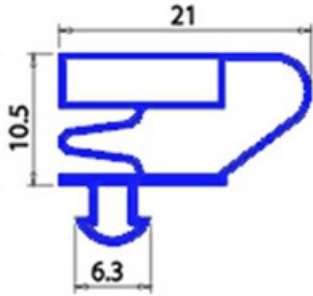

# MAGNETIC SNAP IN GASKET 667X1525MM QQ4

Date: 22-04-2025

ORIGINAL  
**OSP**  
SPARE PARTS

## Technical data

SHORT SIDE mm	A=667mm
LONG SIDE mm	B=1525mm
PROFILE TYPE	QQ4