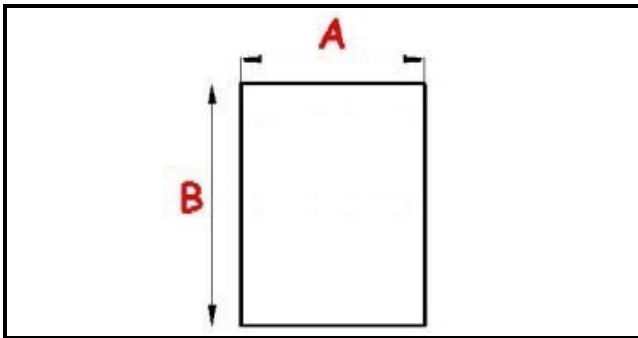

2103123

GASKET MAGNETIC SNAP 390X400mm QQ1

Date: 23-04-2025

Technical data

SHORT SIDE mm	A=390 mm
LONG SIDE mm	B=400 mm
PROFILE TYPE	QQ1

Manufacturer code

ANGELO PO GRANDI CUCINE SPA