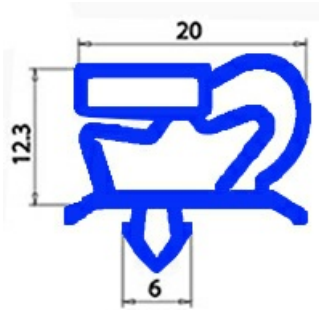

2103123

GASKET MAGNETIC SNAP 390X400mm QQ1

Date: 23-04-2025

Technical data

SHORT SIDE mm	A=390 mm
LONG SIDE mm	B=400 mm
PROFILE TYPE	QQ1

Manufacturer code

ANGELO PO GRANDI CUCINE SPA