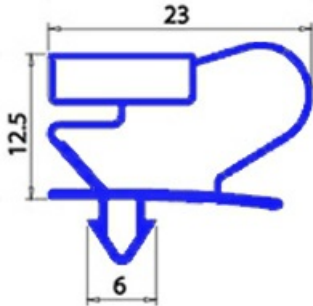

2103177

MAGNETIC SNAP-IN DOOR GASKET 1508X668 mm QQ2

Date: 05-12-2024

**Technical data**

SHORT SIDE mm	A=668 mm
LONG SIDE mm	B=1508 mm
PROFILE TYPE	QQ2

Manufacturer code

EMMEPI GRANDI CUCINE S.R.L.
ANGELO PO GRANDI CUCINE SPA
SAGI REFRIGERATION UNIT ANGELO PO GRANDI CUCINE SPA A SOCIO