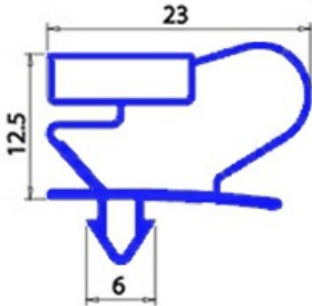

2103239

GASKET MAGNETIC SNAP 1618X668 MM ANGELO PO QQ2

Date: 15-01-2025

**Technical data**

SHORT SIDE mm	A=688 mm
LONG SIDE mm	B=1618mm
PROFILE TYPE	QQ2

Manufacturer code

ANGELO PO GRANDI CUCINE SPA