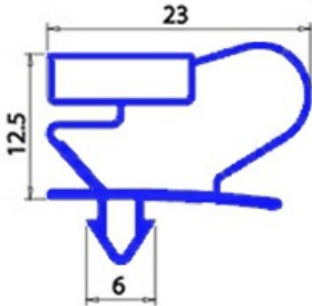

2103239

**GASKET MAGNETIC SNAP 1618X668 MM ANGELO PO QQ2**

Date: 05-12-2024

**Technical data**

SHORT SIDE mm	A=688 mm
LONG SIDE mm	B=1618mm
PROFILE TYPE	QQ2

**Manufacturer code**

ANGELO PO GRANDI CUCINE SPA