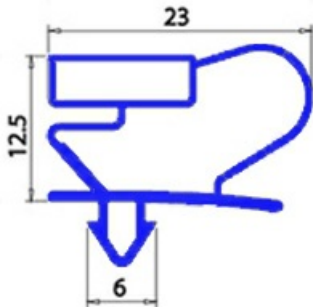

# GASKET MAGNETIC SNAP 1618X668 MM ANGELO PO QQ2

Date: 22-04-2025

## Technical data

SHORT SIDE mm	A=688 mm
LONG SIDE mm	B=1618mm
PROFILE TYPE	QQ2