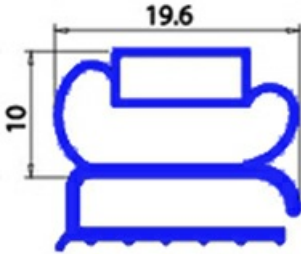

2103315

ANGLED MIDDLE-EDGED MAGNETIC GASKET 1560X660 MM. YY8

Date: 23-02-2025

**Technical data**

SHORT SIDE mm	A=660 mm
LONG SIDE mm	B=1560 mm
PROFILE TYPE	XX6

Manufacturer code

ANGELO PO GRANDI CUCINE SPA