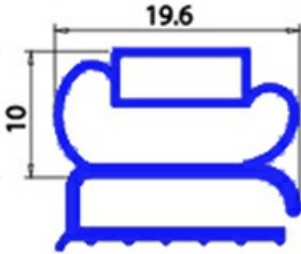

2103315

ANGLED MIDDLE-EDGED MAGNETIC GASKET 1560X660 MM. YY8

Date: 05-12-2024

**Technical data**

SHORT SIDE mm	A=660 mm
LONG SIDE mm	B=1560 mm
PROFILE TYPE	XX6

Manufacturer code

ANGELO PO GRANDI CUCINE SPA