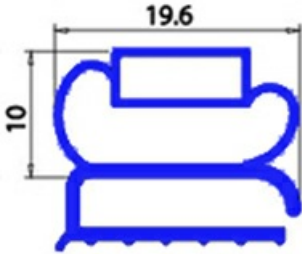

2103315

**ANGLED MIDDLE-EDGED MAGNETIC GASKET 1560X660 MM. YY8**

Date: 15-01-2025

**Technical data**

SHORT SIDE mm	A=660 mm
LONG SIDE mm	B=1560 mm
PROFILE TYPE	XX6

**Manufacturer code**

ANGELO PO GRANDI CUCINE SPA