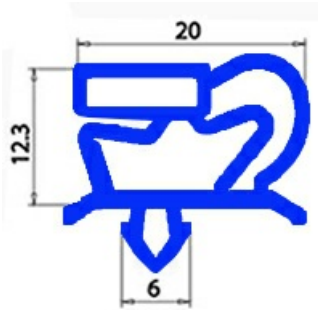

# MAGNETIC SNAP-IN GASKET 660X420mm QQ1

Date: 22-04-2025

ORIGINAL  
**OSP**  
SPARE PARTS

## Technical data

SHORT SIDE mm	A=420 mm
LONG SIDE mm	B=660 mm
PROFILE TYPE	QQ1