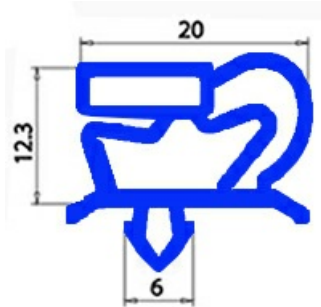

2103351

MAGNETIC SNAP-IN DOOR GASKET 1600X605MM QQ1

Date: 05-12-2024

**Technical data**

SHORT SIDE mm	A=605 mm
LONG SIDE mm	B=1600 mm
PROFILE TYPE	QQ1

Manufacturer code

ANGELO PO GRANDI CUCINE SPA
GIGA GRANDI CUCINE SRL